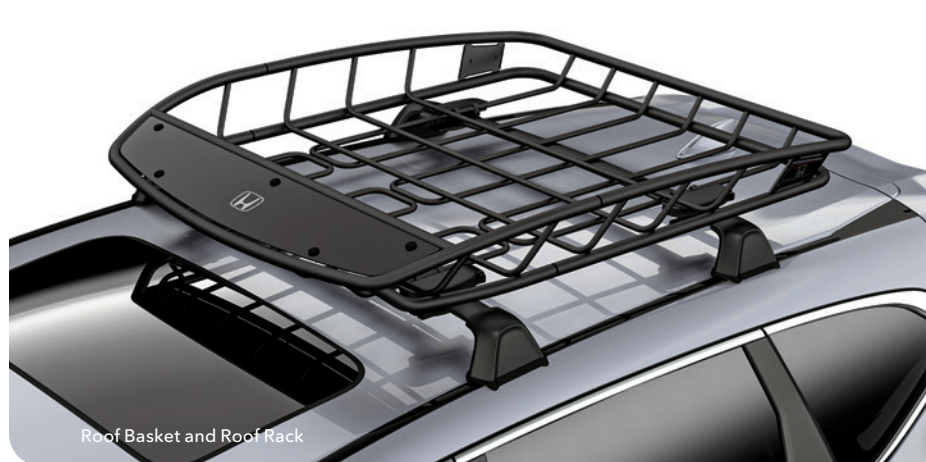

Heated Steering Wheel

Cargo Net

Roof Basket and Roof Rack