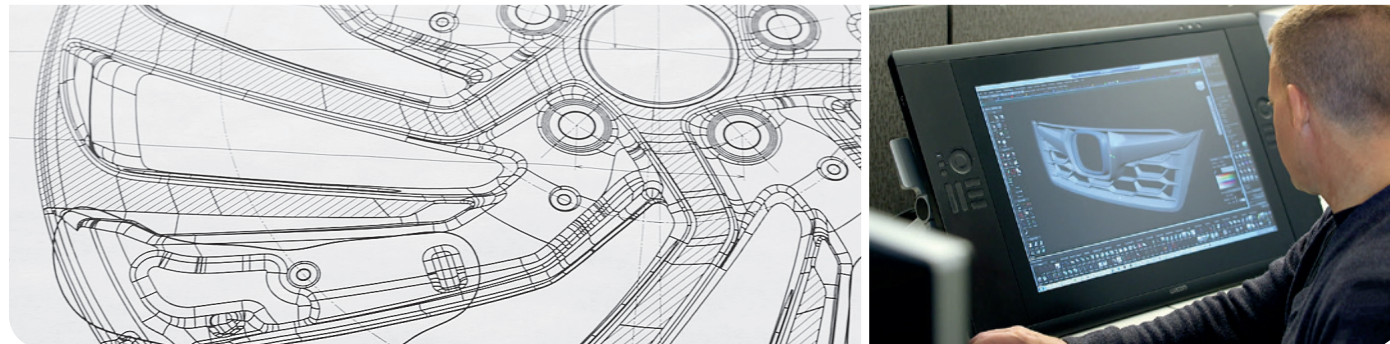

Fender Emblems

Interior Panel Trim

Style

Honda Genuine Accessories will complete your new CR-V with a whole carload of style options that allow you to add your very own finishing touches.

CR-V EX-L shown in Platinum White Pearl with Blue Graphics Package, Side Lower Trim, Sport Exhaust Finisher, Tailgate Spoiler, and 19-in Black Alloy Wheels.