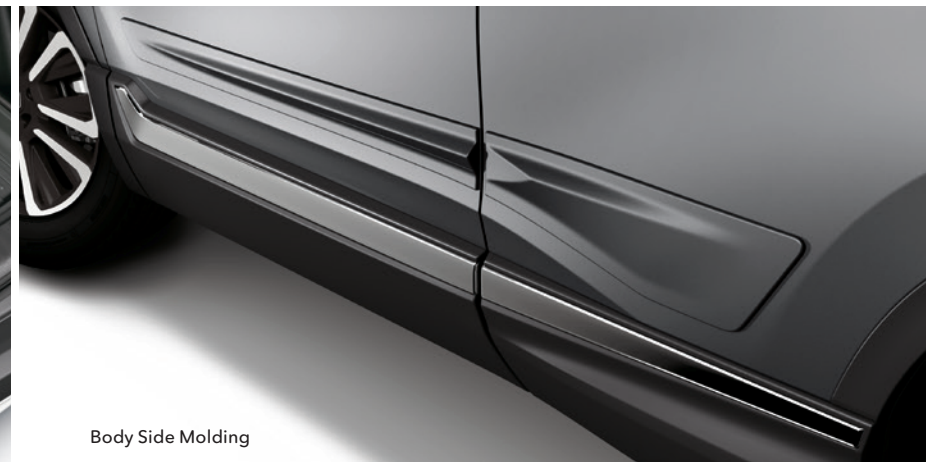

Wheel Locks

Black All-Season Floor Mats

Roof Basket and Roof Rack

Cargo Net

Cargo Tray

Body Side Molding

CR-V

2022 Honda Genuine Accessories